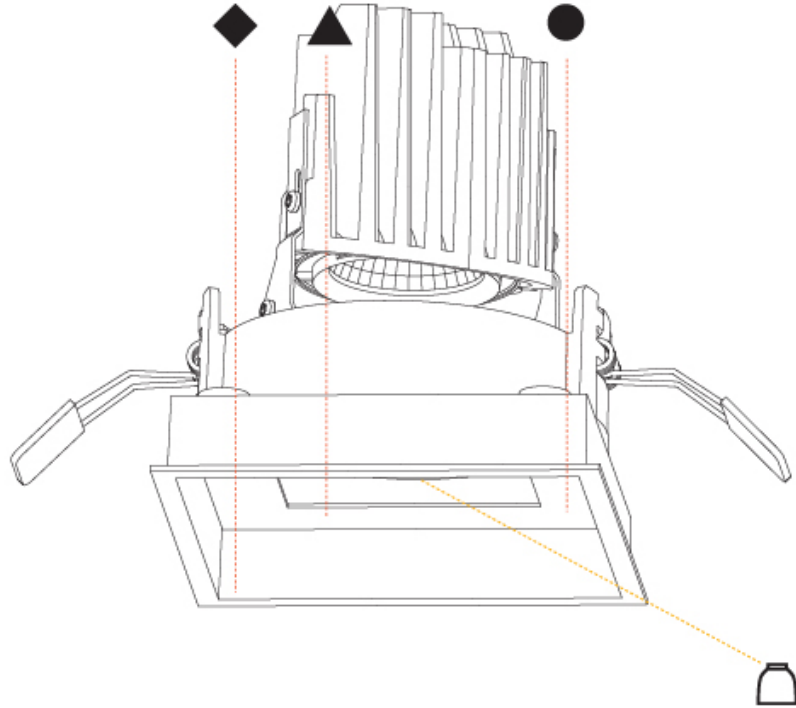

BIONIQ SQUARE DEEP COMFORT RECESSED

A35371-

For Color / Finish Chart & Symbology see Appendix or product page downloadable area.

	27K	35K	30K	40K	°K
Color Temperature	2700K	3500K	3000K	4000K	
Reflector	20	40	60		
	20°	40°	60°		

ORDER-EXAMPLE: °K

L3XXXX- 02 02 02 30K 20

Black Black Black 3000K 20°